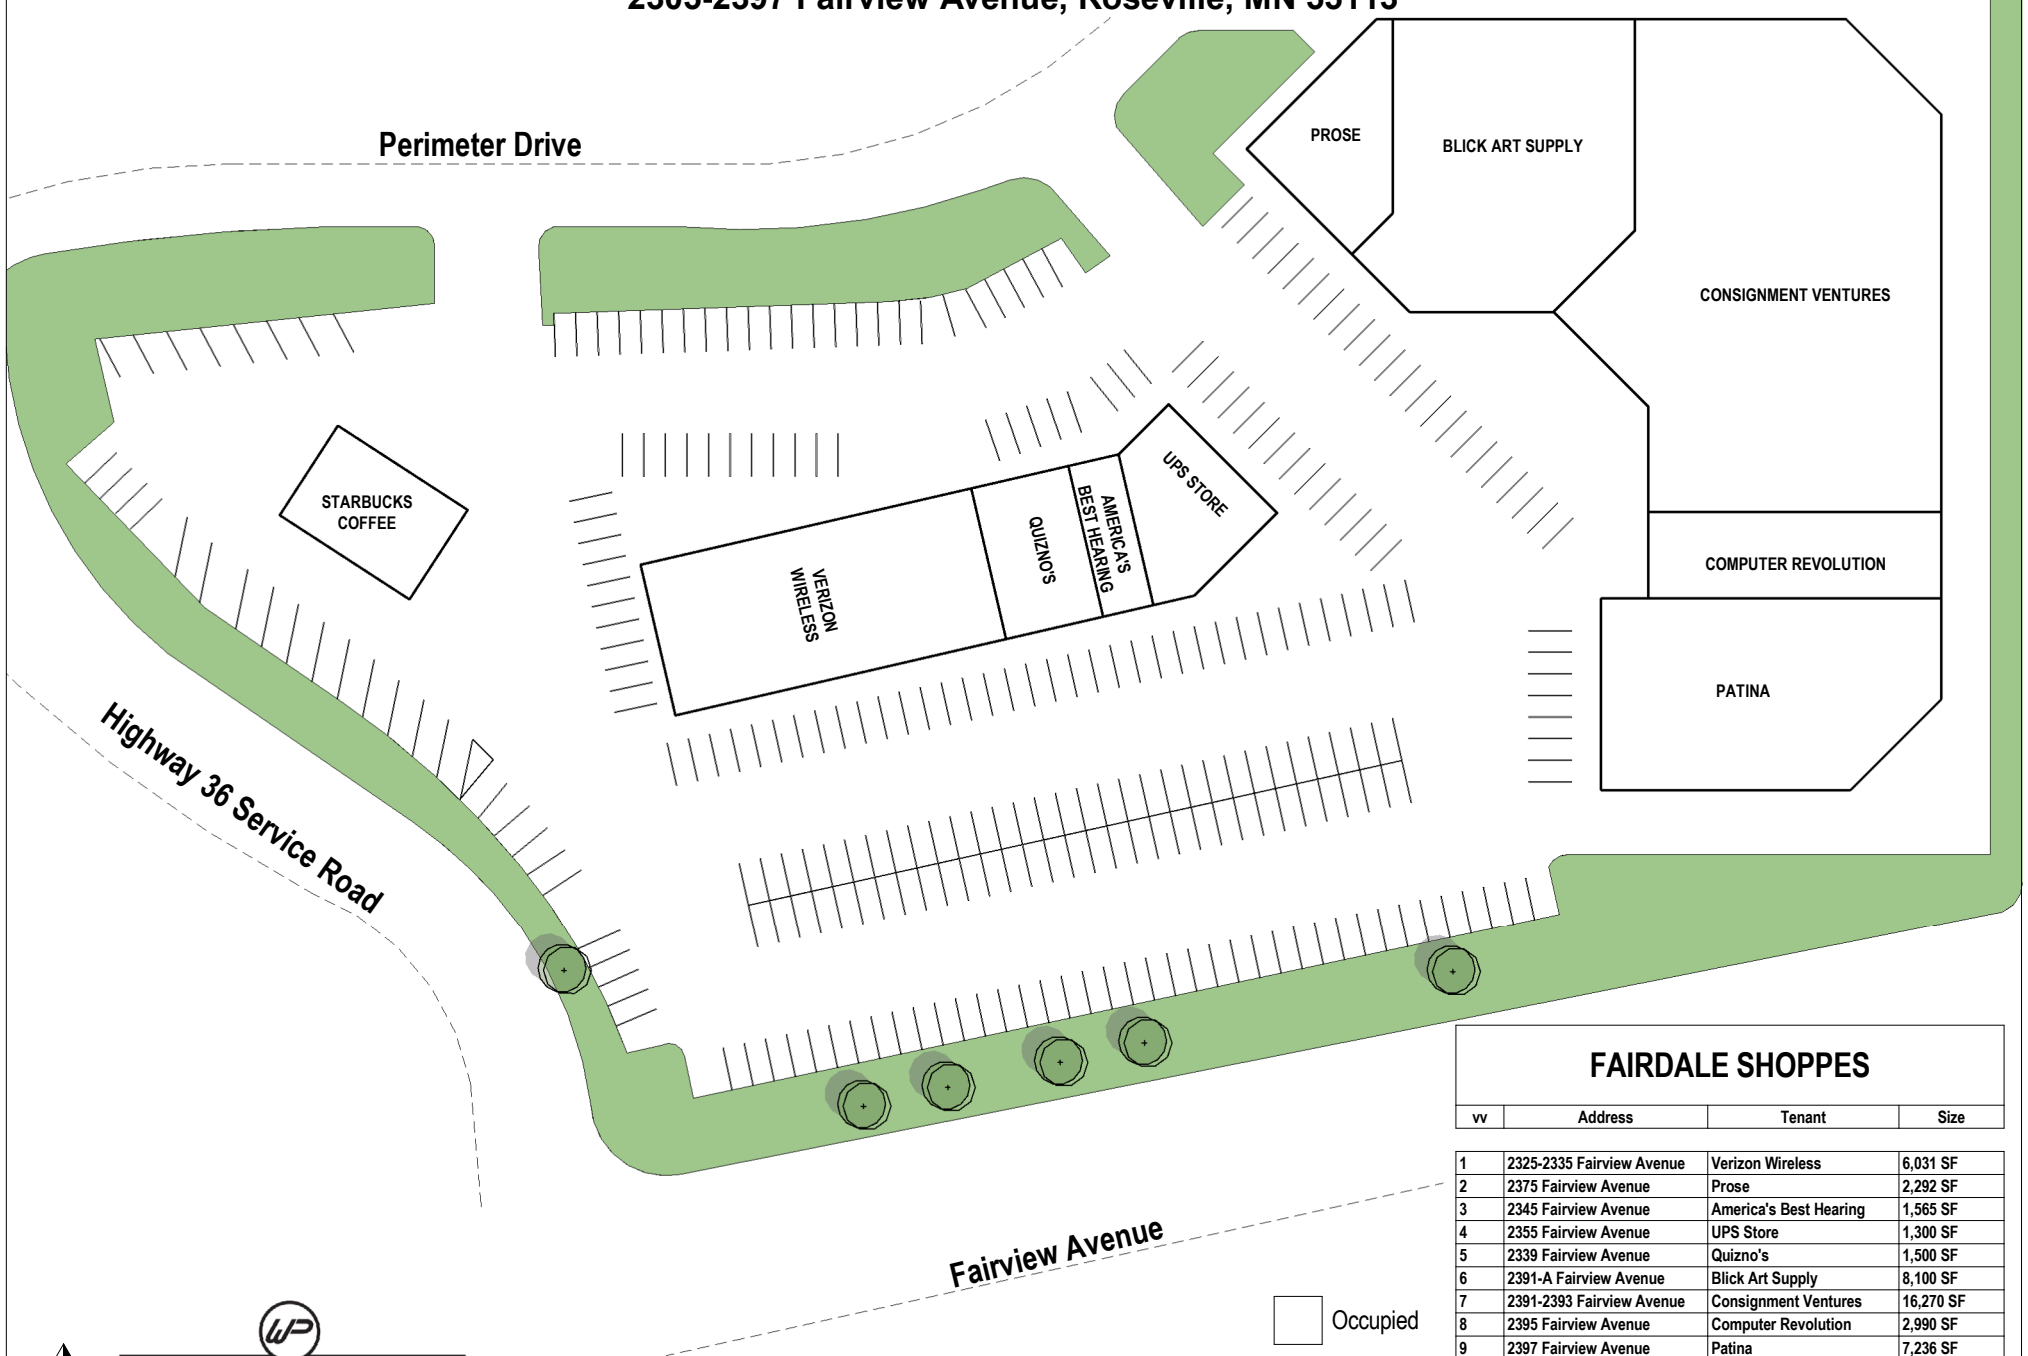

# Fairdale Shoppes

2305-2397 Fairview Avenue, Roseville, MN 55113

FAIRDALE SHOPPES			
vv	Address	Tenant	Size
1	2325-2335 Fairview Avenue	Verizon Wireless	6,031 SF
2	2375 Fairview Avenue	Prose	2,292 SF
3	2345 Fairview Avenue	America's Best Hearing	1,565 SF
4	2355 Fairview Avenue	UPS Store	1,300 SF
5	2339 Fairview Avenue	Quizno's	1,500 SF
6	2391-A Fairview Avenue	Blick Art Supply	8,100 SF
7	2391-2393 Fairview Avenue	Consignment Ventures	16,270 SF
8	2395 Fairview Avenue	Computer Revolution	2,990 SF
9	2397 Fairview Avenue	Patina	7,236 SF
10		Patina (basement)	6,569 SF
11	2305 Fairview Avenue	Starbucks Coffe	1,800 SF

Occupied  
 Vacant