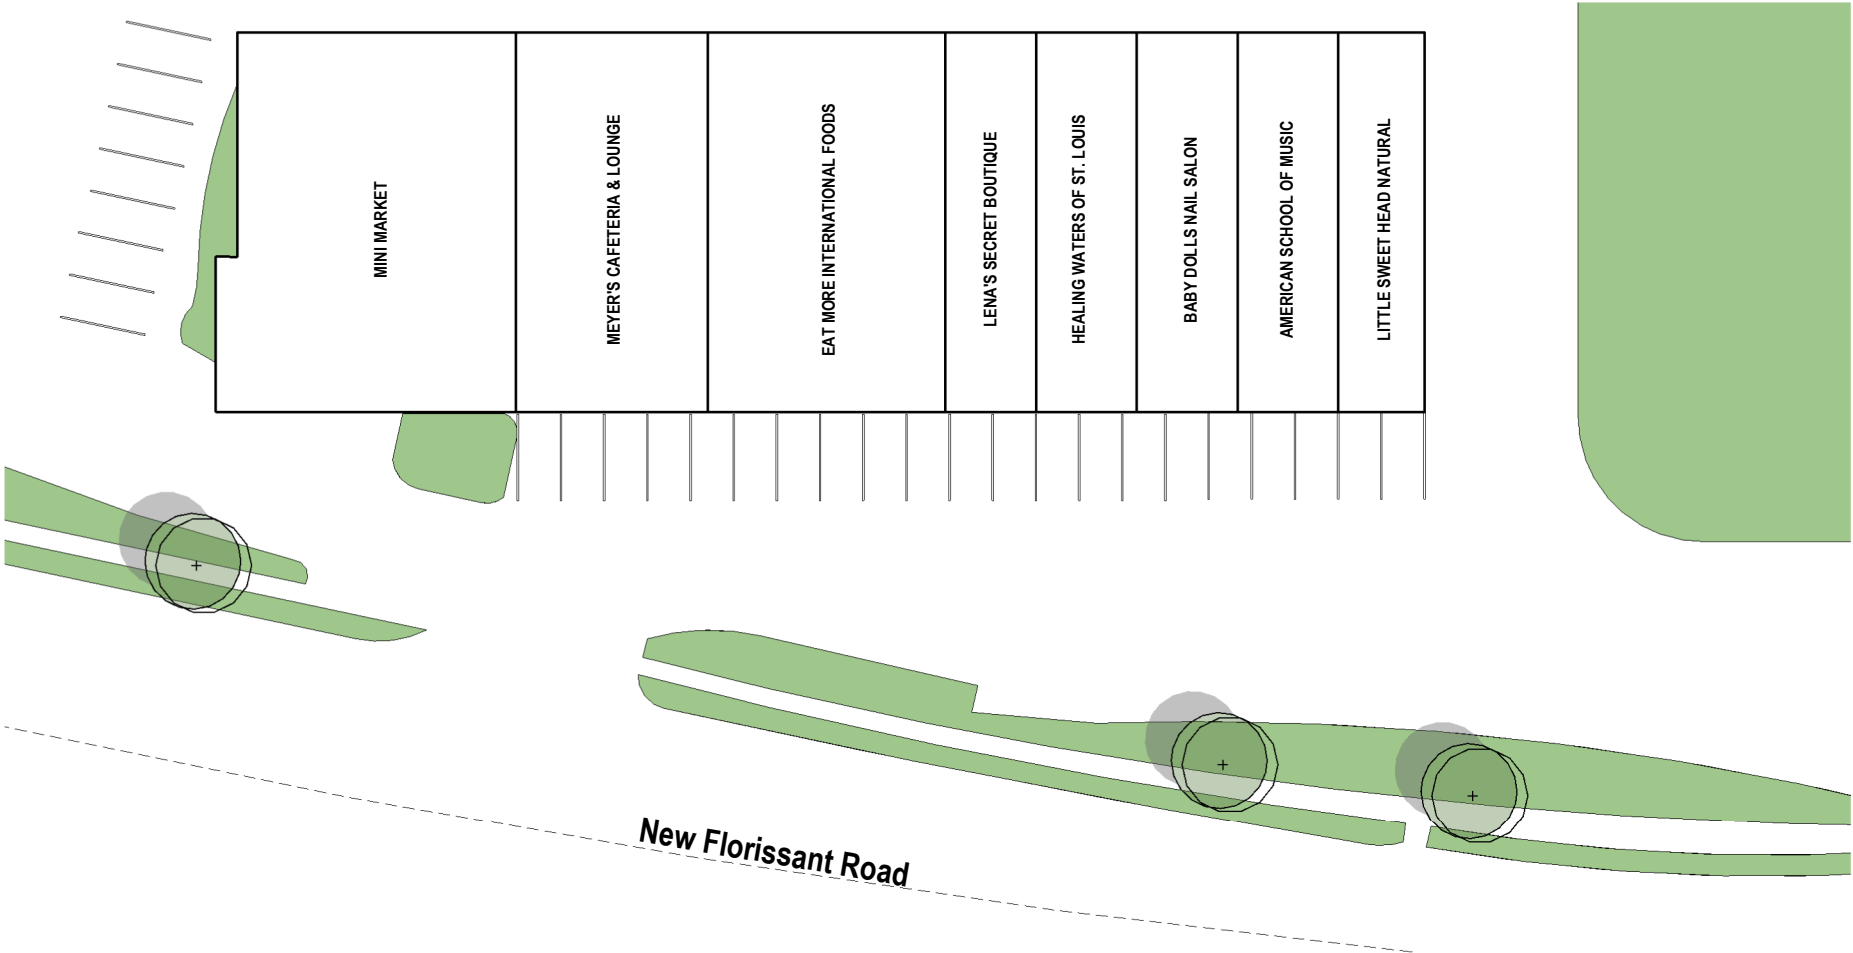

Flo-Lin II

1763-1783 New Florissant Road, Florissant, MO, 63033

New Florissant Road

FLO-LIN II			
#	Address	Tenant	Size
1	1763 New Florissant Road	Mini Market	2,000 SF
2	1765 New Florissant Road	Mini Market	1,500 SF
3	1767-1769 New Florissant Road	Meyer's Cafeteria & Lounge	2,040 SF
4	1771-1773 New Florissant Road	Eat More International Foods	2,285 SF
5	1775 New Florissant Road	Lena's Secret Boutique	1,045 SF
6	1777 New Florissant Road	Healing Waters of St. Louis	1,200 SF
7	1779 New Florissant Road	Baby Dolls Nail Salon	1,200 SF
8	1781 New Florissant Road	American School of Music	1,200 SF
9	1783 New Florissant Road	Little Sweet Head Natural	1,020 SF

Occupied
 Vacant