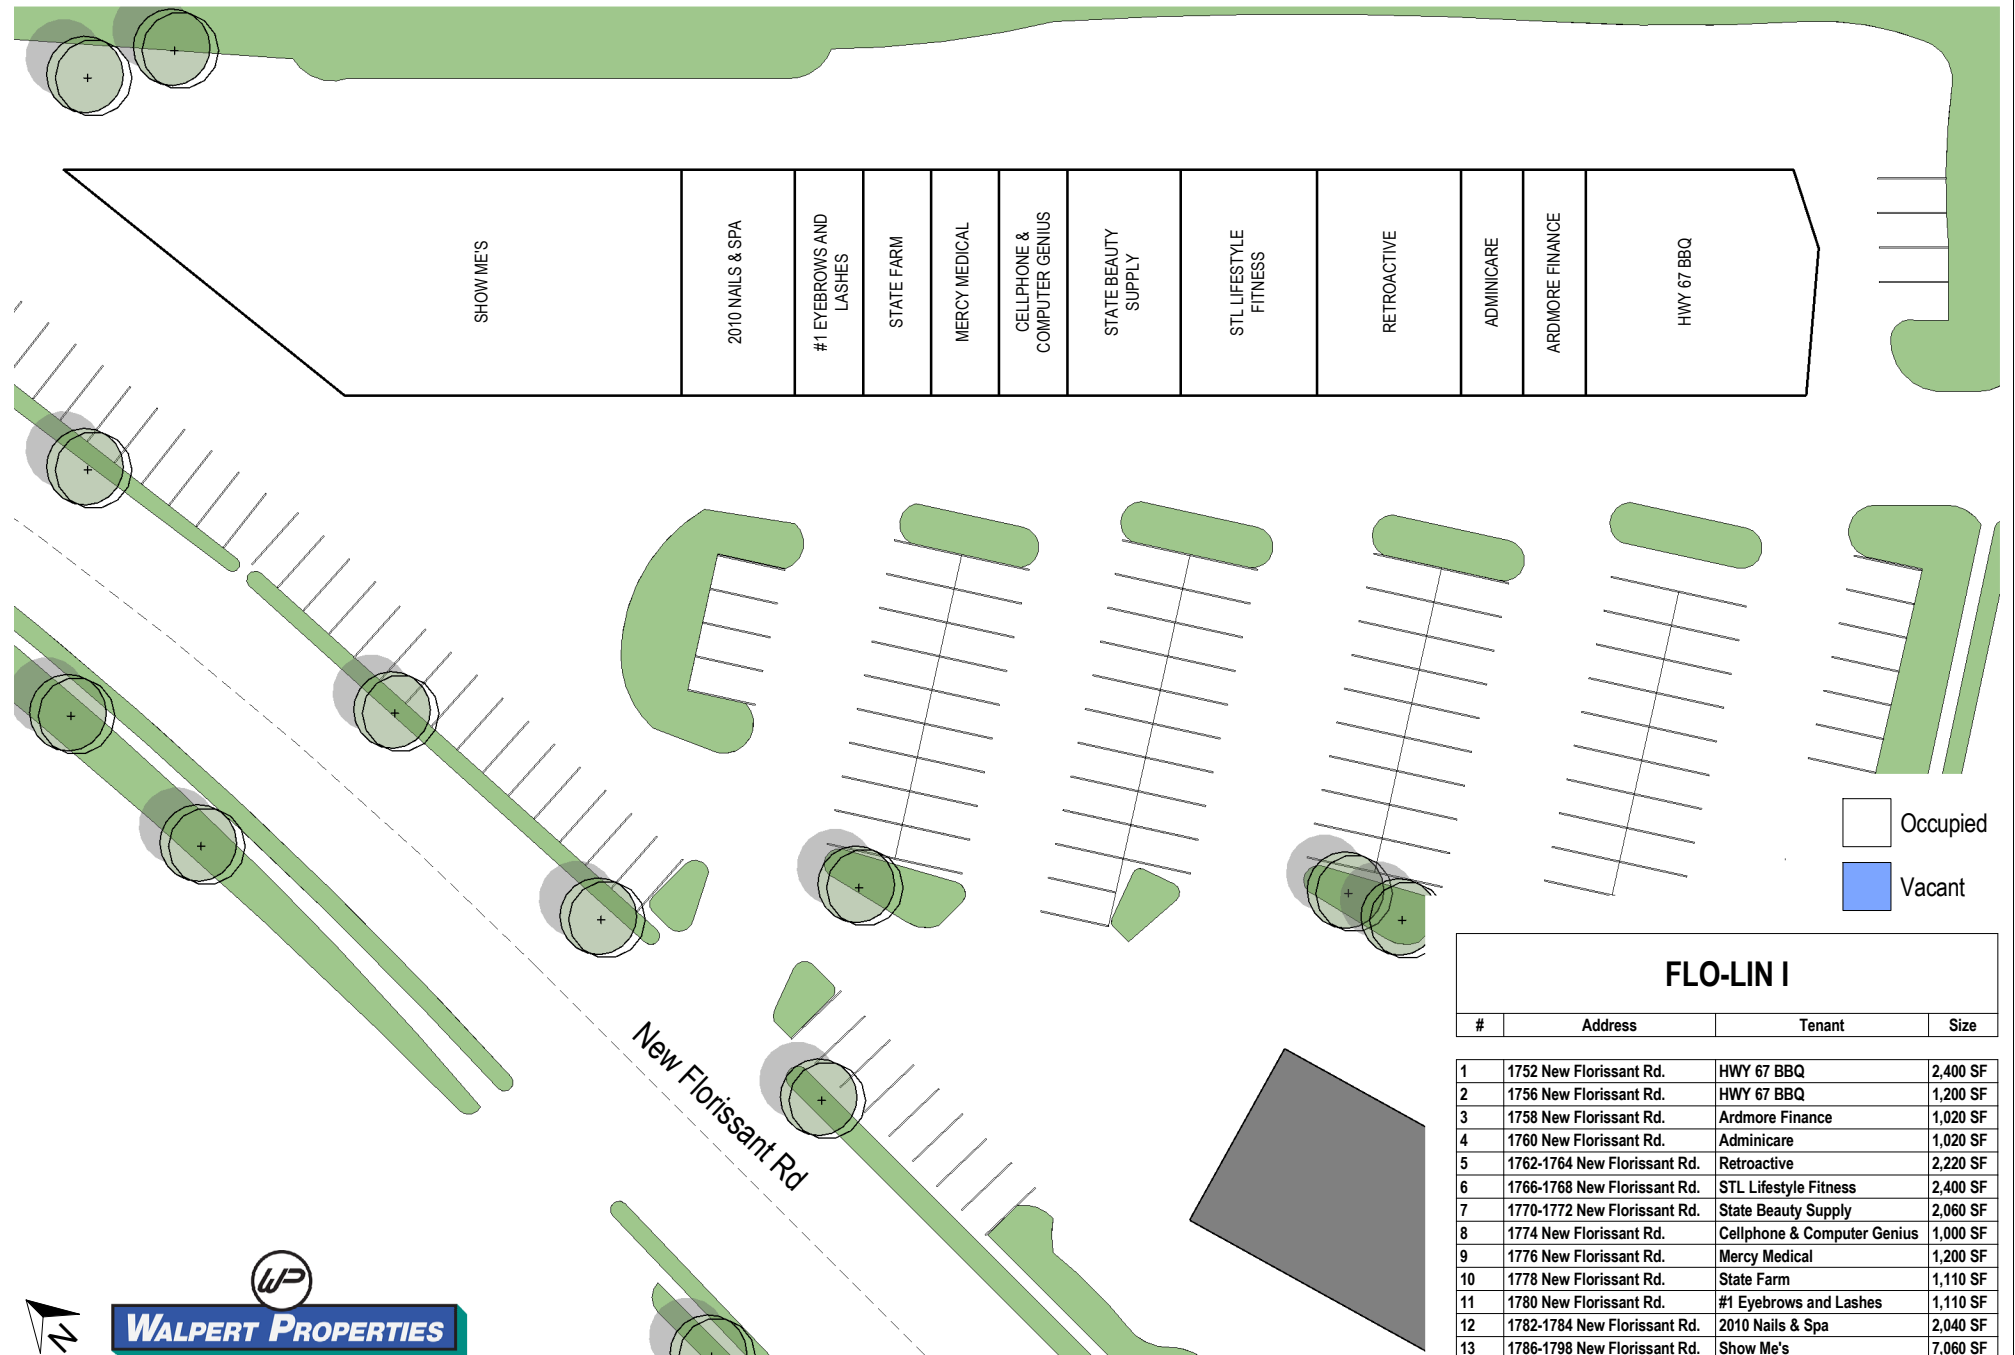

Flo-Lin I

1752-1798 New Florissant Rd., Florissant, MO

Occupied
 Vacant

FLO-LIN I			
#	Address	Tenant	Size
1	1752 New Florissant Rd.	HWY 67 BBQ	2,400 SF
2	1756 New Florissant Rd.	HWY 67 BBQ	1,200 SF
3	1758 New Florissant Rd.	Ardmore Finance	1,020 SF
4	1760 New Florissant Rd.	Adminicare	1,020 SF
5	1762-1764 New Florissant Rd.	Retroactive	2,220 SF
6	1766-1768 New Florissant Rd.	STL Lifestyle Fitness	2,400 SF
7	1770-1772 New Florissant Rd.	State Beauty Supply	2,060 SF
8	1774 New Florissant Rd.	Cellphone & Computer Genius	1,000 SF
9	1776 New Florissant Rd.	Mercy Medical	1,200 SF
10	1778 New Florissant Rd.	State Farm	1,110 SF
11	1780 New Florissant Rd.	#1 Eyebrows and Lashes	1,110 SF
12	1782-1784 New Florissant Rd.	2010 Nails & Spa	2,040 SF
13	1786-1798 New Florissant Rd.	Show Me's	7,060 SF

New Florissant Rd