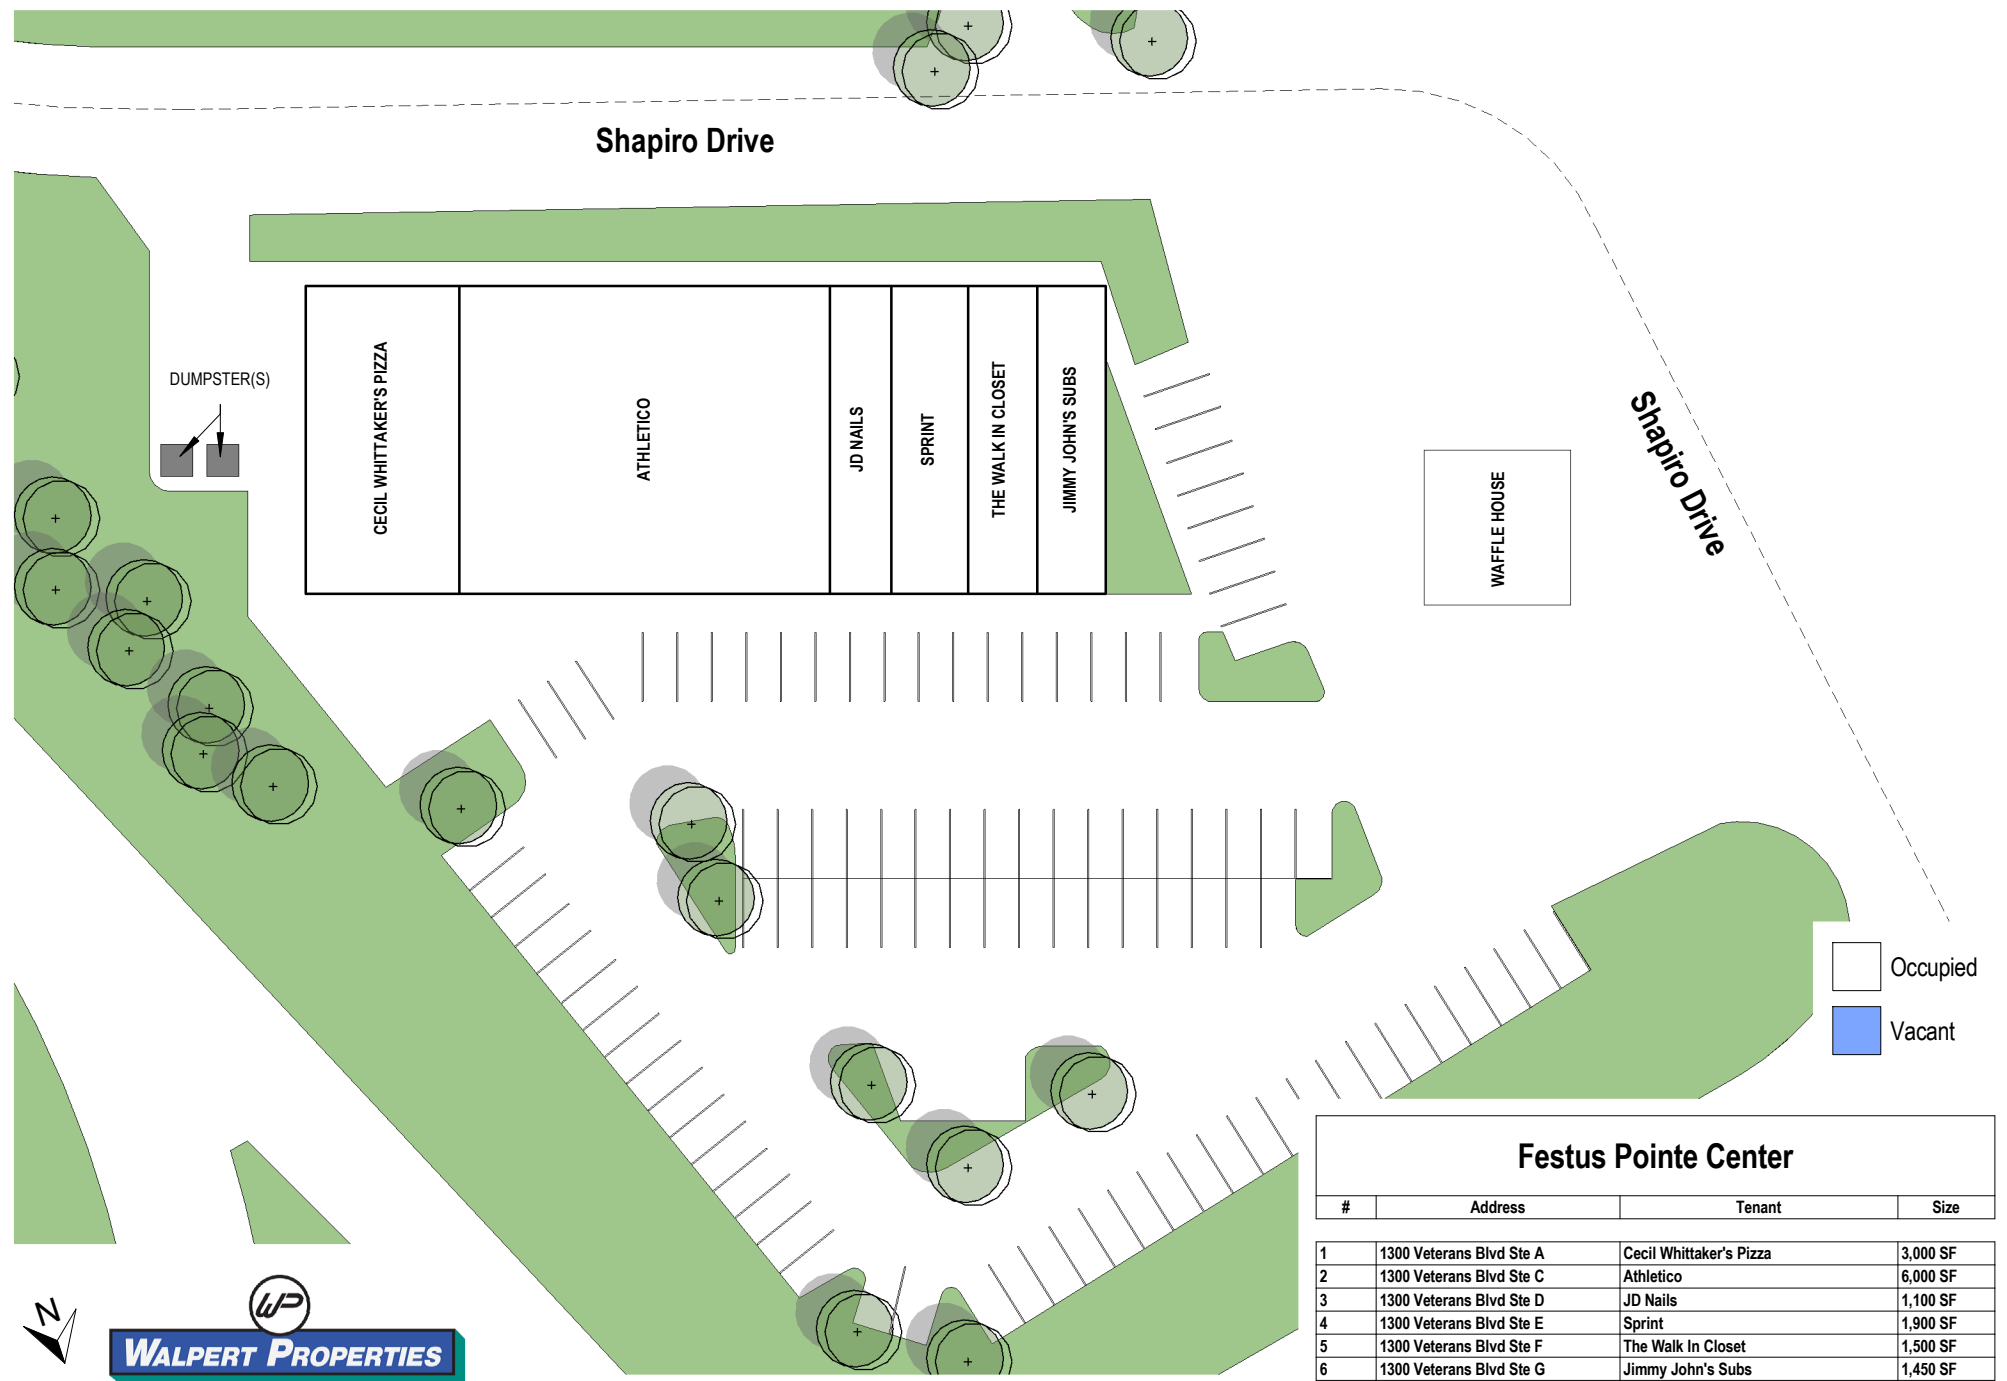

Festus Pointe Center

1300 Veterans Boulevard, Festus, MO 63028

Festus Pointe Center			
#	Address	Tenant	Size
1	1300 Veterans Blvd Ste A	Cecil Whittaker's Pizza	3,000 SF
2	1300 Veterans Blvd Ste C	Athletico	6,000 SF
3	1300 Veterans Blvd Ste D	JD Nails	1,100 SF
4	1300 Veterans Blvd Ste E	Sprint	1,900 SF
5	1300 Veterans Blvd Ste F	The Walk in Closet	1,500 SF
6	1300 Veterans Blvd Ste G	Jimmy John's Subs	1,450 SF

WALPERT PROPERTIES