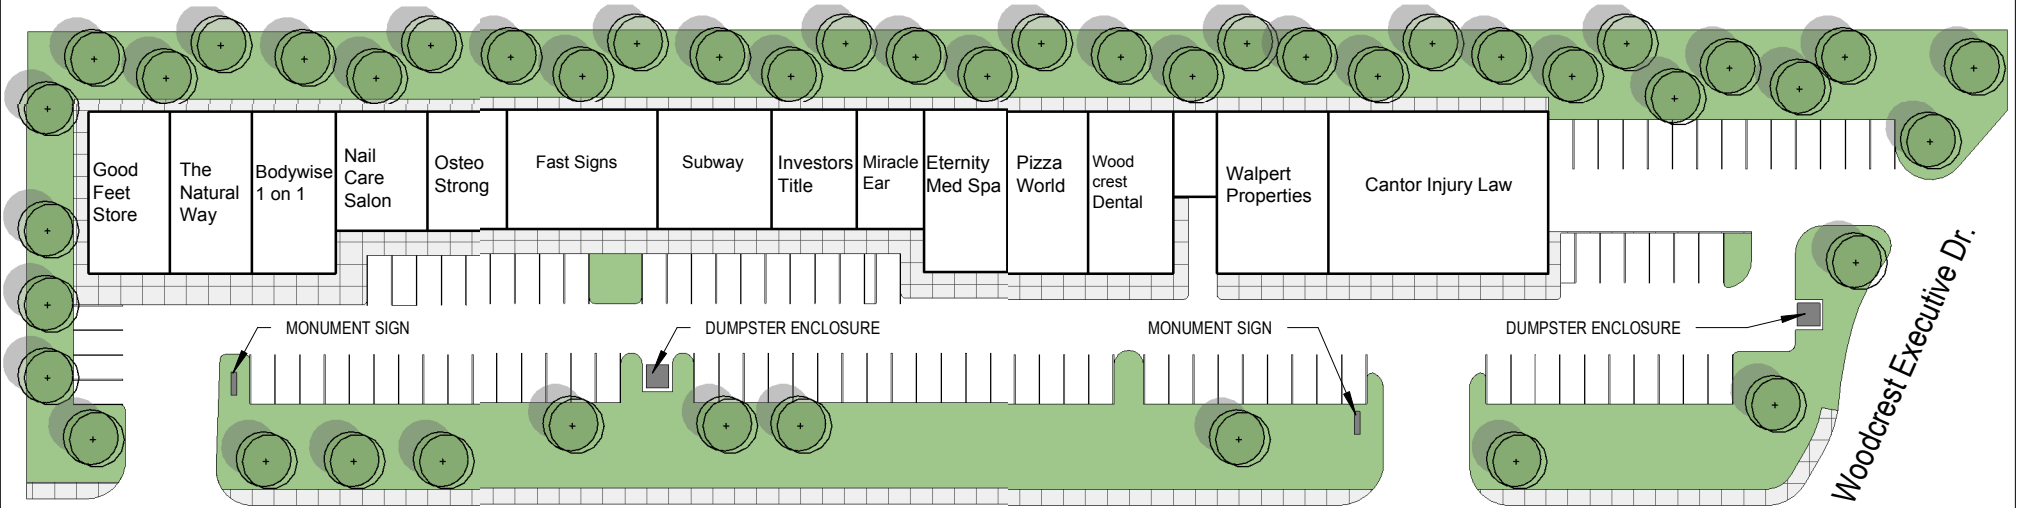

Woodcrest Shopping Center

12283-12349 Olive Boulevard, Creve Coeur, MO 63141

Olive Boulevard

Woodcrest Shopping Center

#	Address	Tenant	Size
1	12349	The Good Feet Store	1,800 SF
2	12345	Natural Way	1,800 SF
3	12341	Body Wise 1 On 1	1,800 SF
4	12337	Nail Care Salon	1,225 SF
5	12333	Osteostrong	1,320 SF
6	12325	Fast Signs	1,906 SF
7	12321	Subway	1,836 SF
8	12317	Investors Title	1,320 SF
9	12313	Miracle Ear	1,225 SF
10	12309	Eternity Med Spa	1,800 SF
11	12305	Pizza World	1,800 SF
12	12301	Woodcrest Dental	1,800 SF
13	12295	WP Management LLC	2,400 SF
14-16	12283	Cantor Injury Law	4,880 SF

WALPERT PROPERTIES