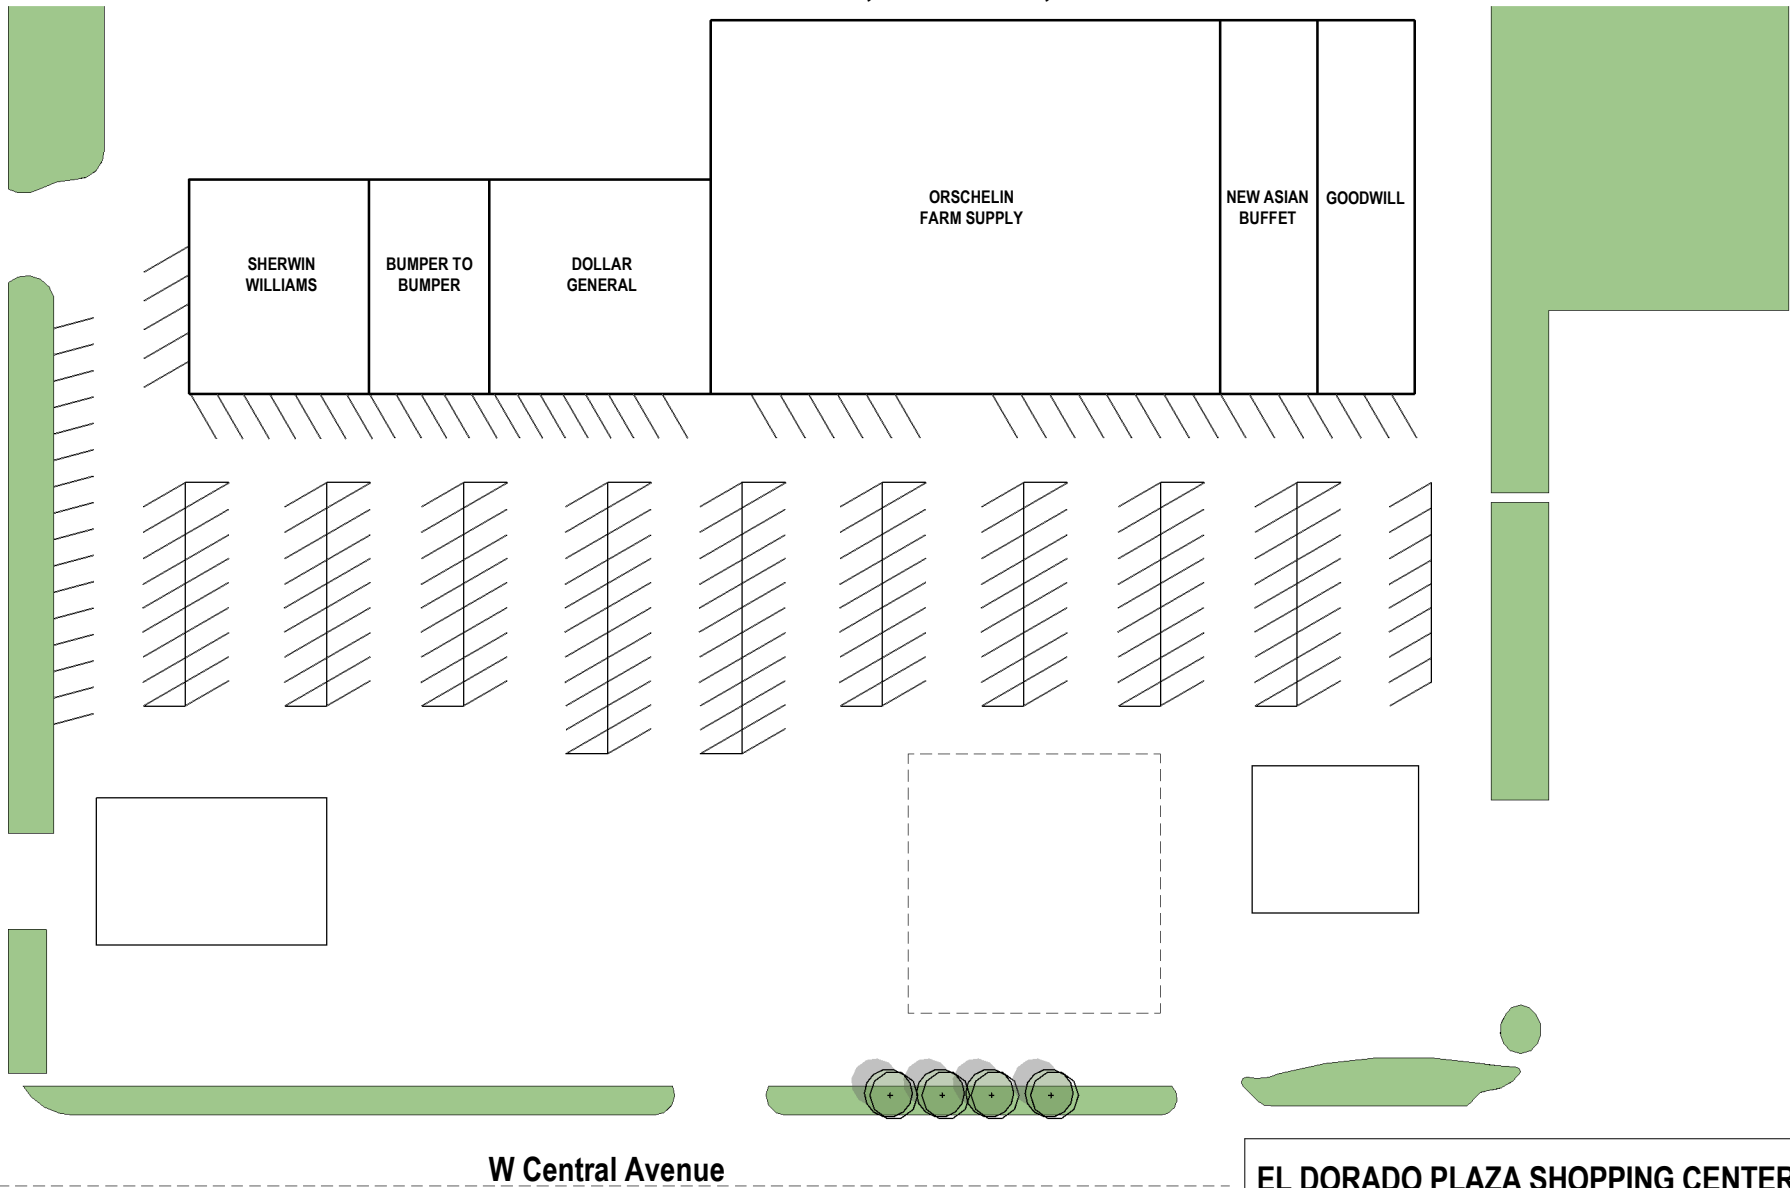

El Dorado Plaza Shopping Center

2336-2420 W. Central Avenue, El Dorado, KS 67042

Metcalf Road

W Central Avenue

EL DORADO PLAZA SHOPPING CENTER

vv	Address	Tenant	Size
1	2420 W. Central Avenue	Sherwin Williams	6,000 SF
2	2414 W. Central Avenue	Bumper to Bumper	4,000 SF
3	2408 W. Central Avenue	Dollar General	8,000 SF
4	2354 W. Central Avenue	Orschelin Farm Supply	30,500 SF
5	2350 W. Central Avenue	New Asian Buffet	7,500 SF
6	2336 W. Central Avenue	Goodwill	7,500 SF

Occupied
 Vacant

WALPERT PROPERTIES