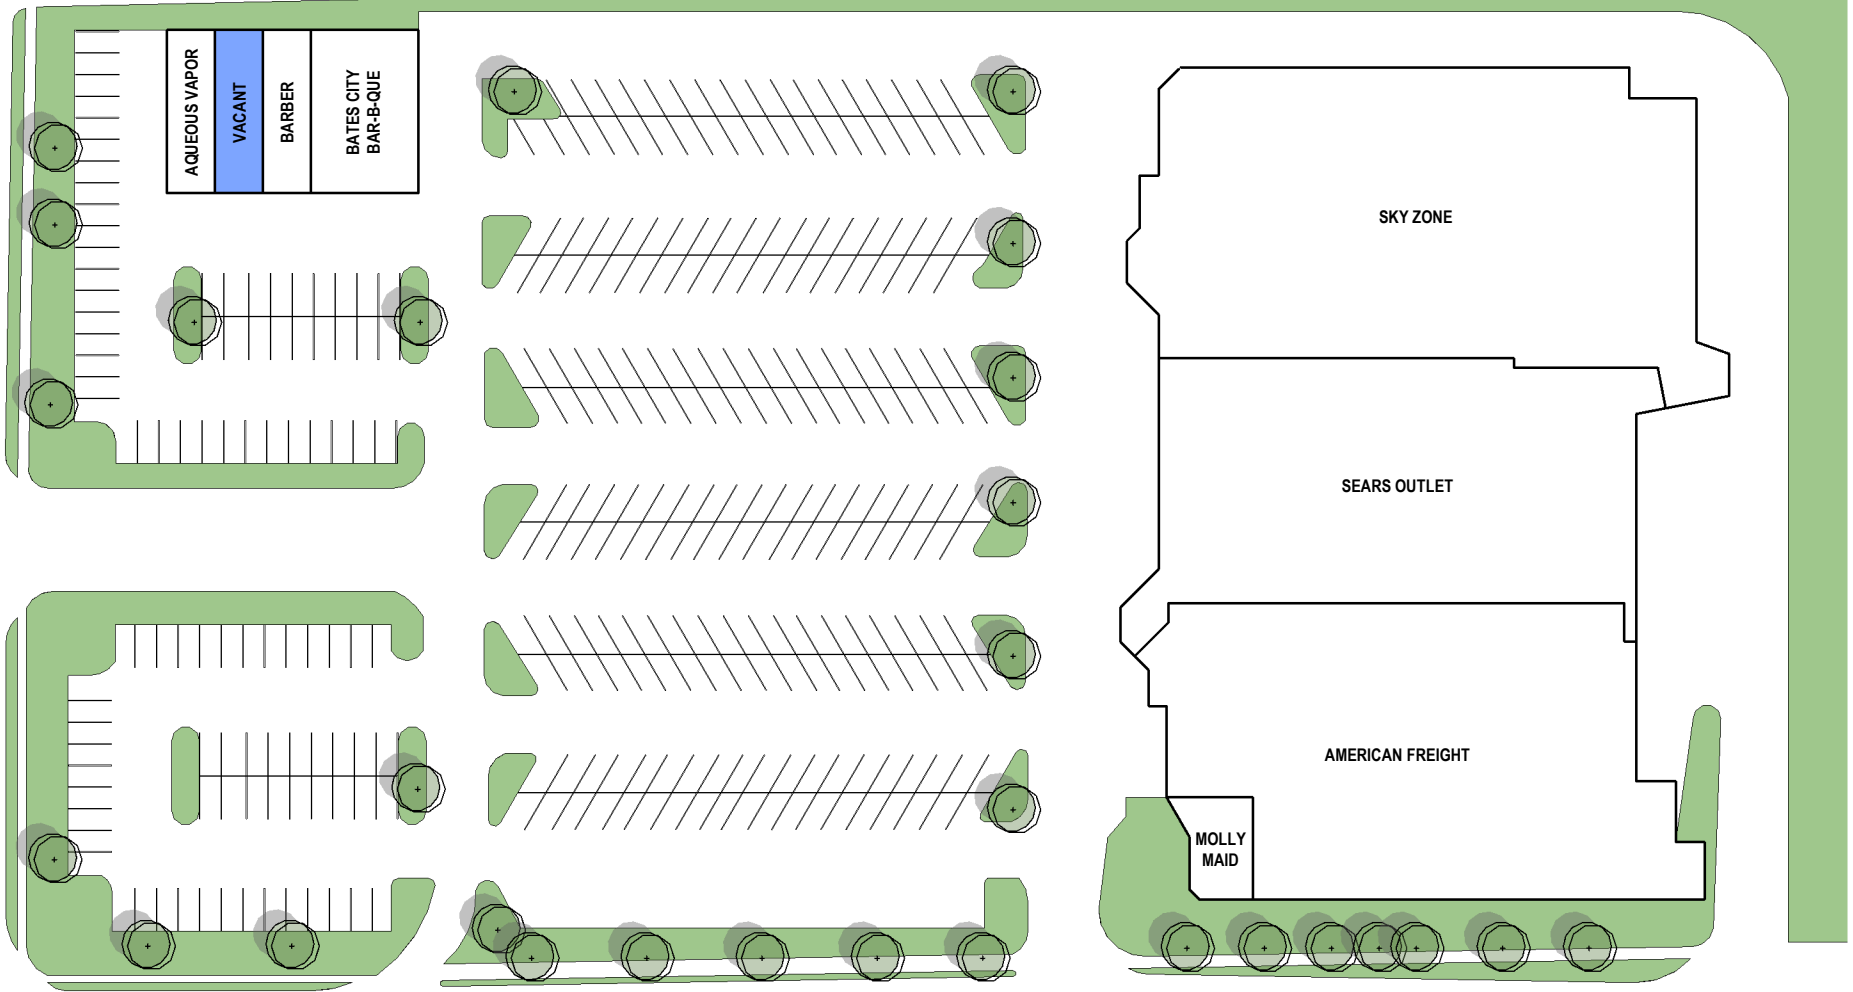

Shawnee Market Place

6485-6495 Quivira Road, Shawnee, KS 66216

Quivira Road

W 65th Street

SHAWNEE MARKET PLACE

vv	Address	Tenant	Size
1	6485 Quivira Road	Aqueous Vapor	1,200 SF
2	6487 Quivira Road	VACANT	1,440 SF
3	6489 Quivira Road	Barber Shop	960 SF
4	6491-93 Quivira Road	Bates City Bar-B-Que	2,400 SF
5	6495-C Quivira Road	American Freight	22,310 SF
6	6495-D Quivira Road	Sears Outlet Stores	25,957 SF
7	6495-A Quivira Road	Sky Zone	28,564 SF
8	6495-B Quivira Road	Molly Maid	1,000 SF

Occupied
 Vacant

WALPERT PROPERTIES