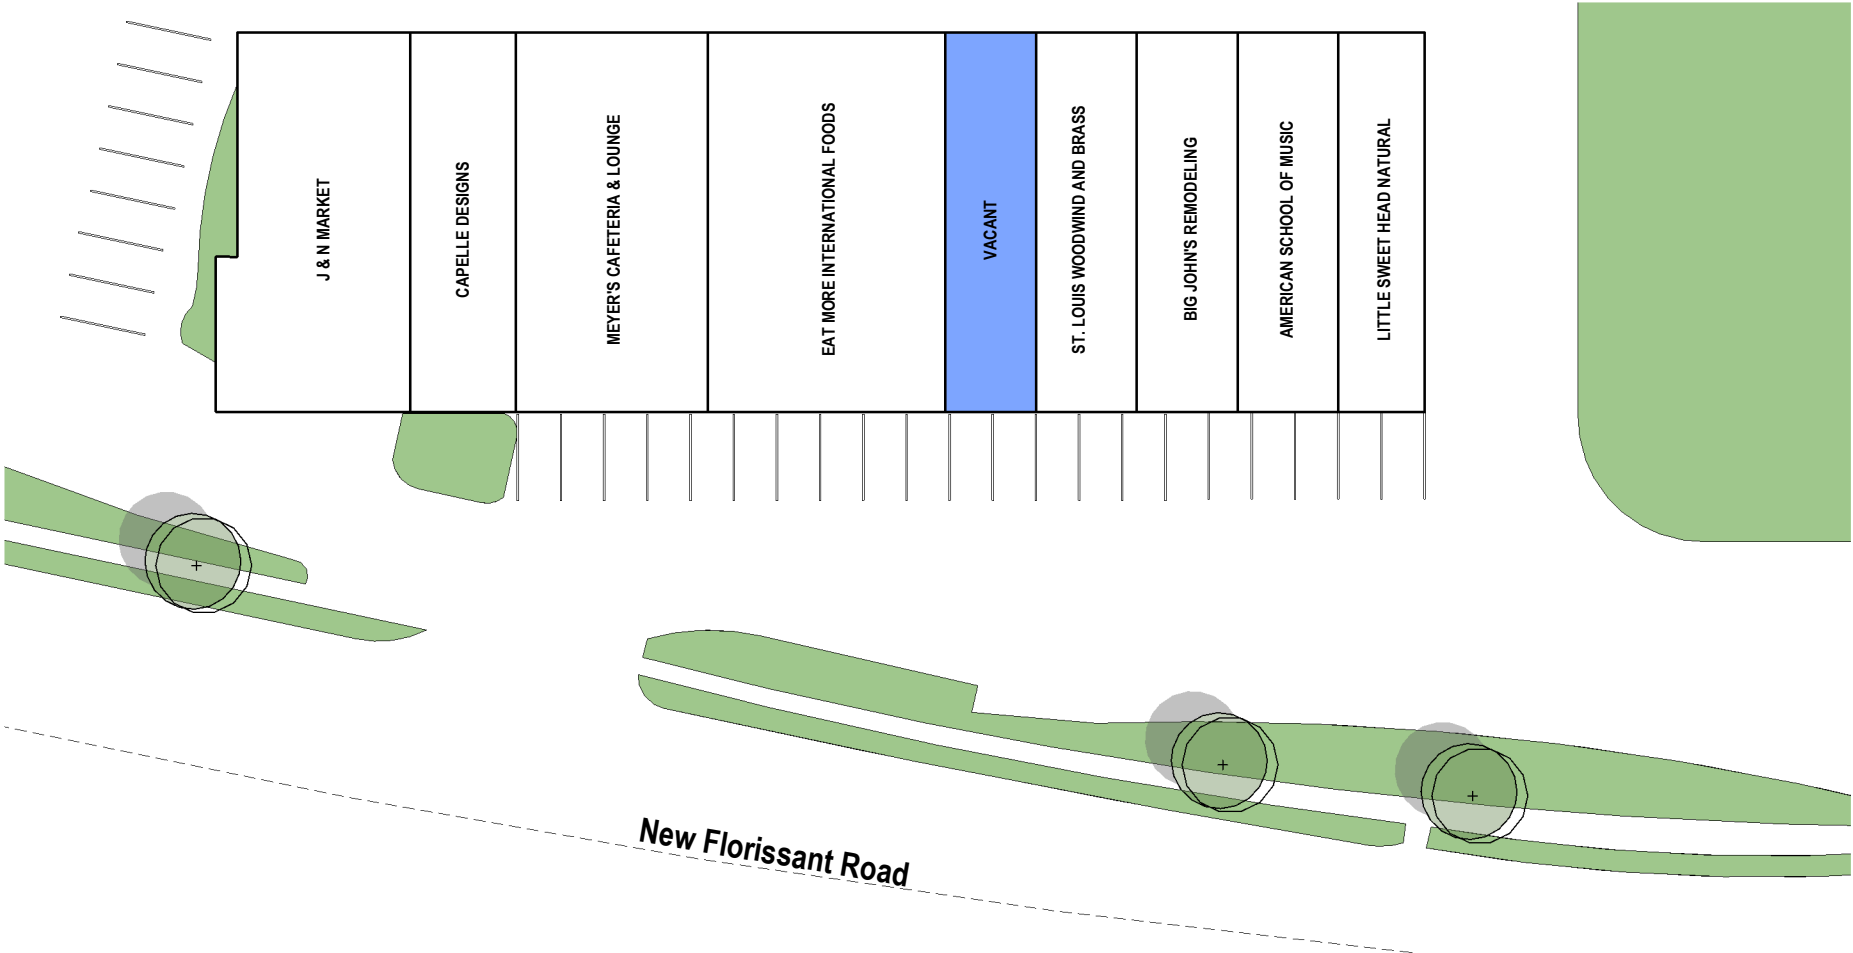

Flo-Lin II

1763-1783 New Florissant Road, Florissant, MO

FLO-LIN II			
#	Address	Tenant	Size
1	1763 New Florissant Road	J & N Market	2,000 SF
2	1765 New Florissant Road	Capelle Designs	1,500 SF
3	1767-1769 New Florissant Road	Meyer's Cafeteria & Lounge	2,040 SF
4	1771-1773 New Florissant Road	Eat More International Foods	2,285 SF
5	1775 New Florissant Road	VACANT	1,045 SF
6	1777 New Florissant Road	St. Louis Woodwind and Brass	1,200 SF
7	1779 New Florissant Road	Big John's Remodeling	1,200 SF
8	1781 New Florissant Road	American School of Music	1,200 SF
9	1783 New Florissant Road	Little Sweet Head Natural	1,020 SF

Occupied
 Vacant