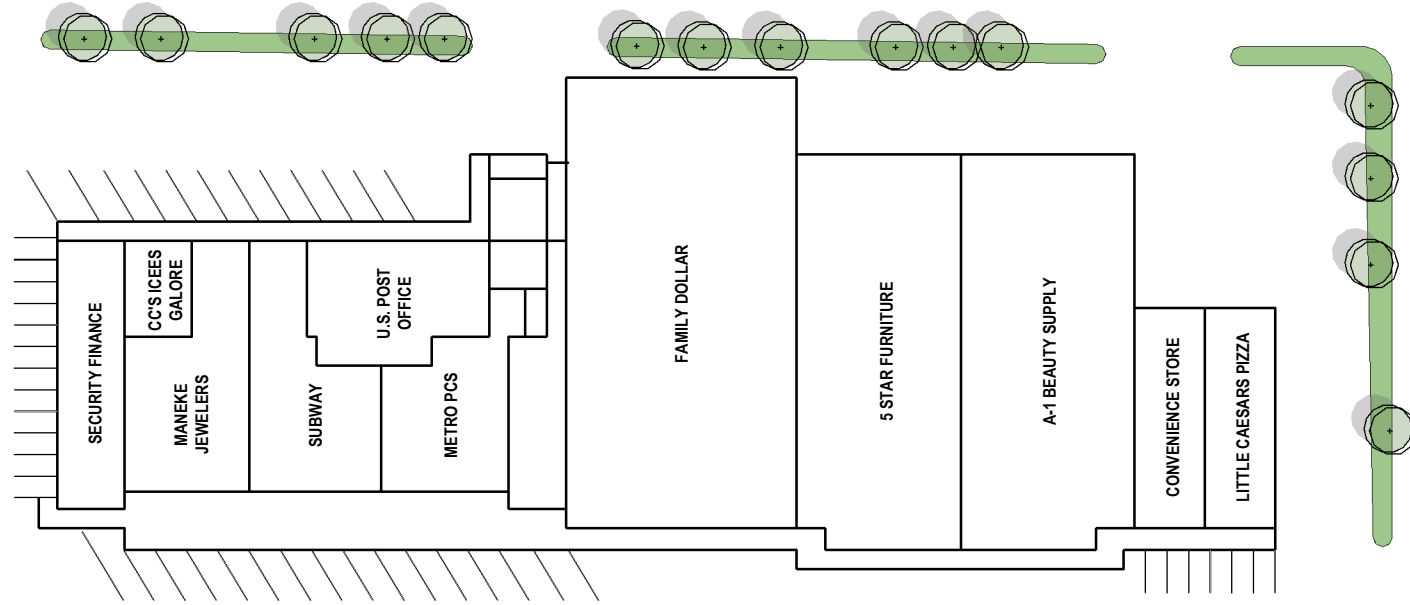

Washington Square Shopping Center

1601-1637 Washington Avenue, Alton, IL 62002

Main Street

Occupied
 Vacant

Washington Square Shopping Center

#	Address	Tenant	Size
1	1601A Washington Avenue	Little Caesars Pizza	1,305 SF
2	1601B Washington Avenue	Convenience Store	1,610 SF
3	1603 Washington Avenue	A-1 Beauty Supply	6,690 SF
4	1605 Washington Avenue	5 Star Furniture	5,910 SF
5	1617 Washington Avenue	Family Dollar	9,720 SF
6	1625-27 Washington Avenue	Metro PCS	1,604 SF
7	1629-31 Washington Avenue	Subway	1,930 SF
8	1633 Washington Avenue	Maneke Jewelers	1,909 SF
9	1637 Washington Avenue	Security Finance	1,140 SF
10	1626M Main Street	CC's Icees Galore	694 SF
11	1624M Main Street	U.S. Post Office	1,708 SF

Washington Avenue