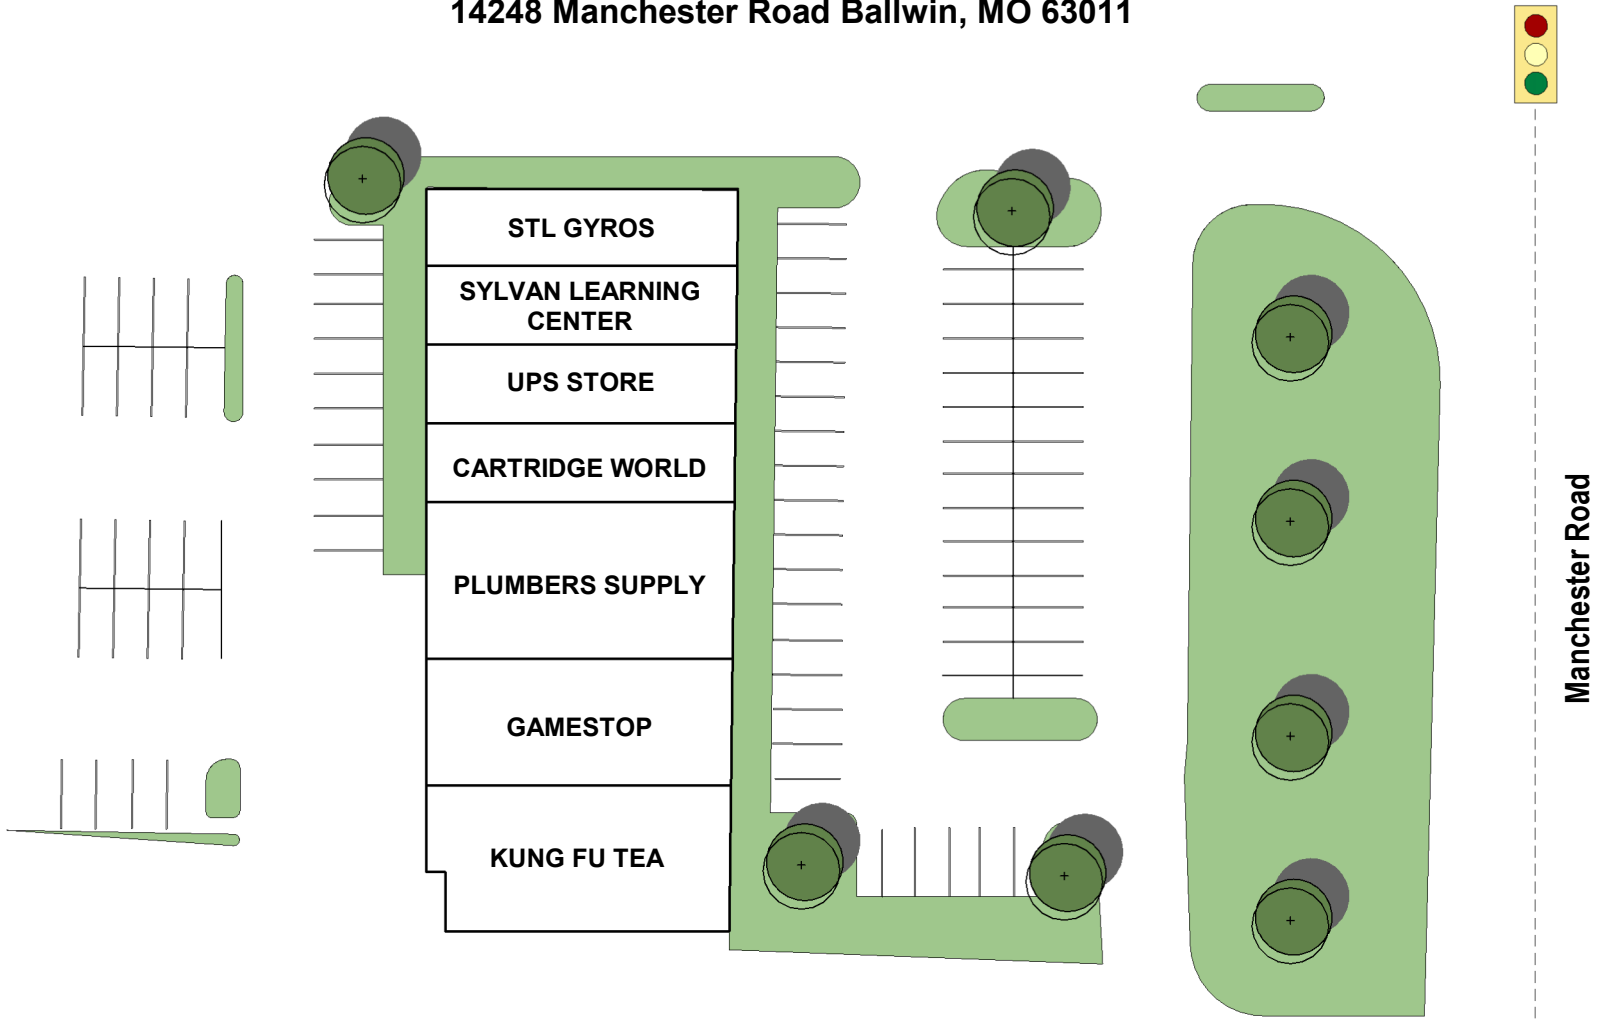

Manchester Center

14248 Manchester Road Ballwin, MO 63011

Occupied

MANCHESTER CENTER			
#	Address	Tenant	Size
1	14248 Manchester Road-A	Kung Fu Tea	2,806 SF
2	14248 Manchester Road-B	GameStop	2,594 SF
3	14248 Manchester Road-D	Plumbers Supply	3,200 SF
4	14248 Manchester Road-E	Cartridge World	1,600 SF
5	14248 Manchester Road-F	UPS Store	1,600 SF
6	14248 Manchester Road-G	Sylvan Learning Center	1,600 SF
7	14248 Manchester Road-H	STL Gyros	1,600 SF