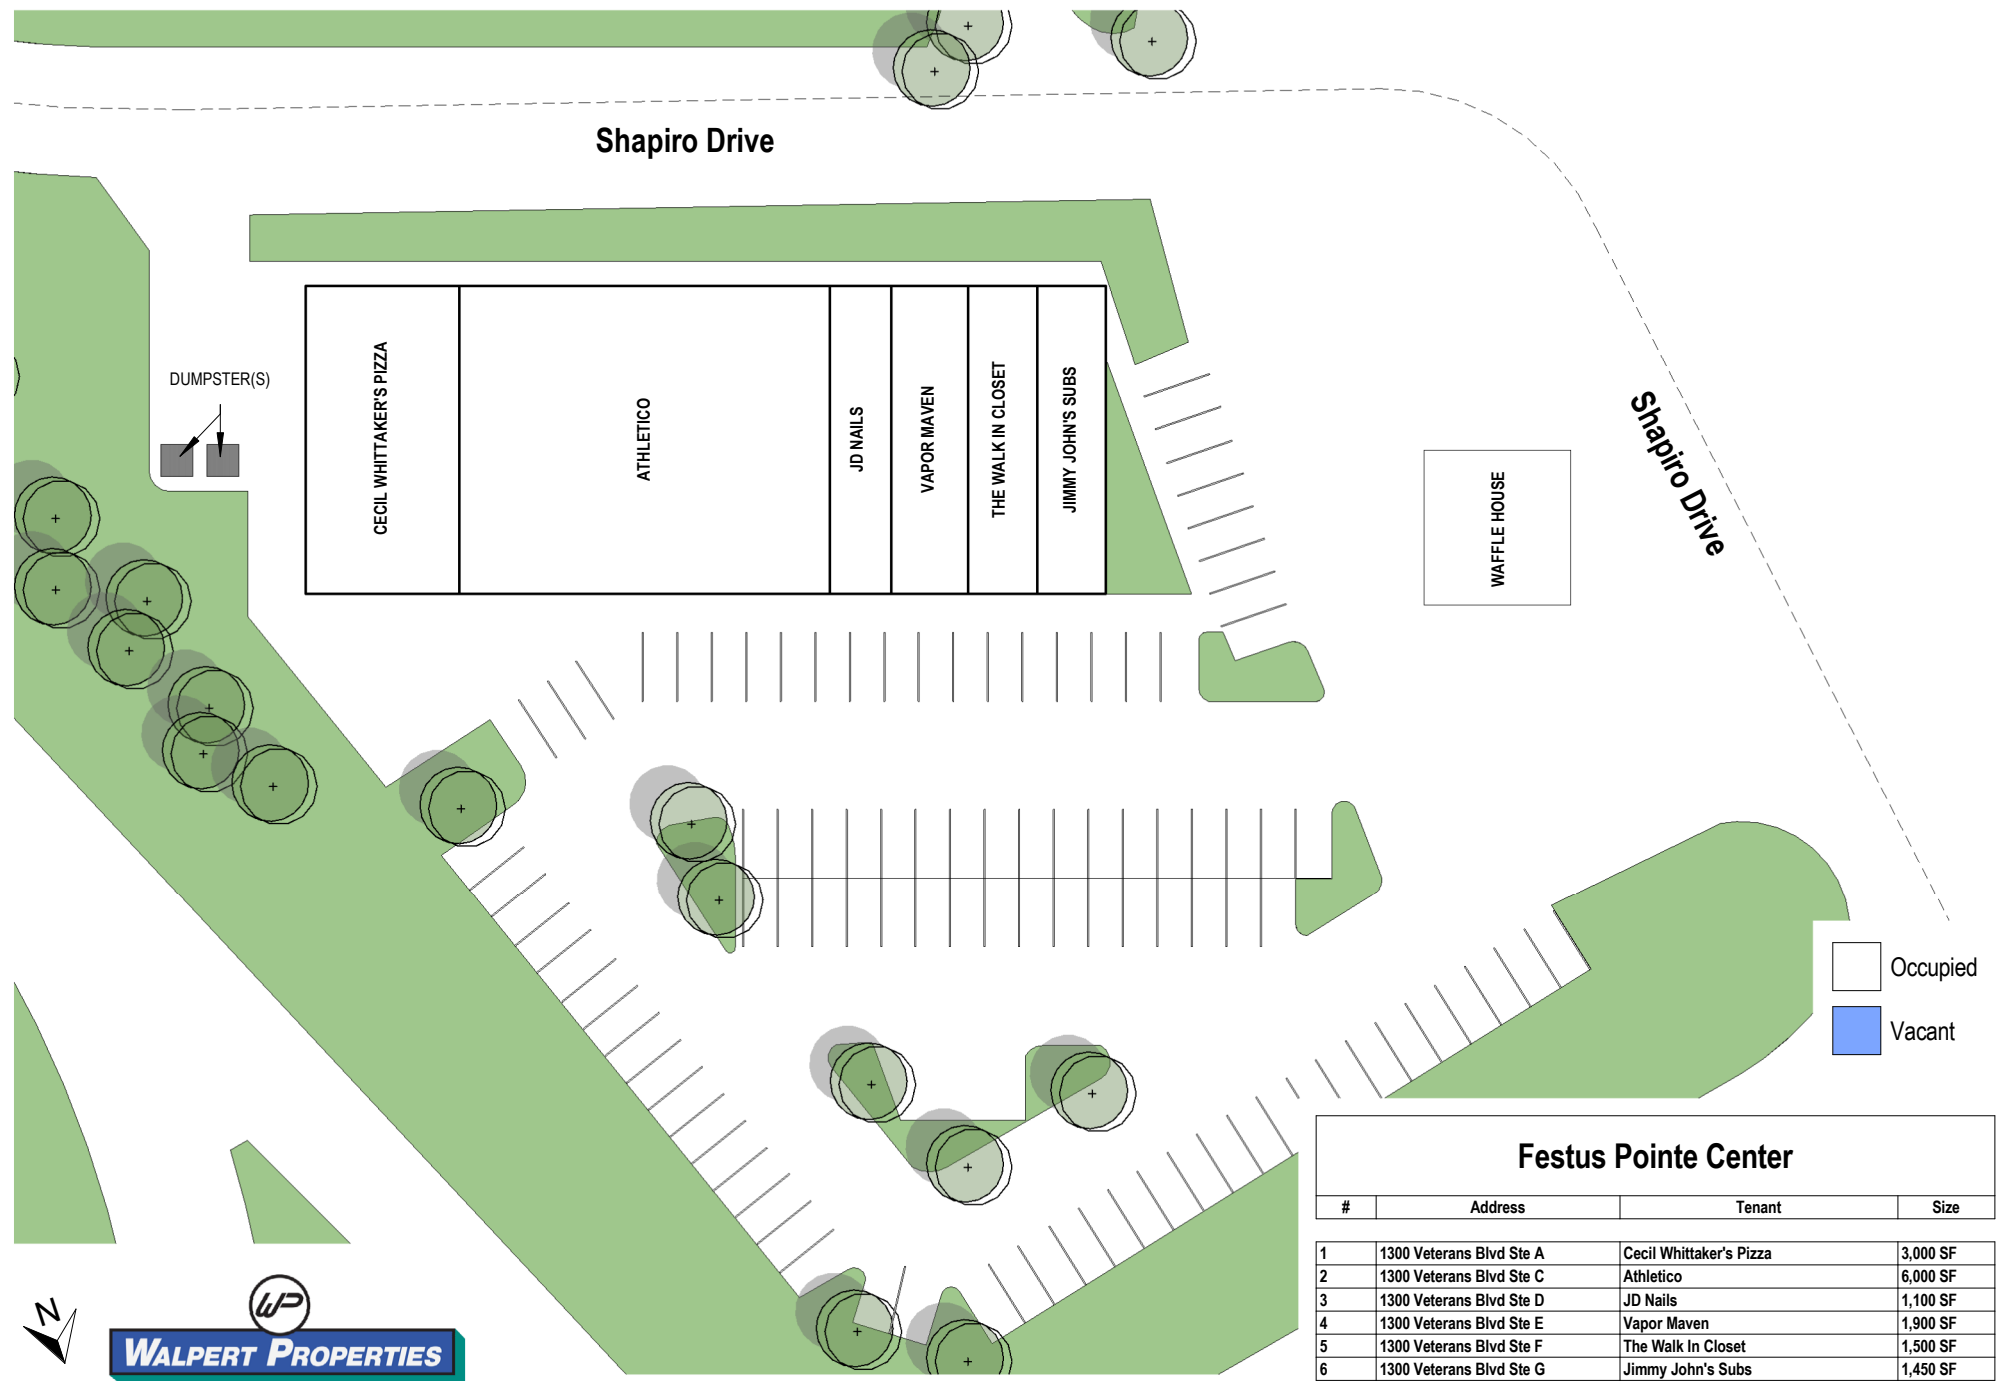

# Festus Pointe Center

1300 Veterans Boulevard, Festus, MO 63028

Occupied  
Vacant

Festus Pointe Center			
#	Address	Tenant	Size
1	1300 Veterans Blvd Ste A	Cecil Whittaker's Pizza	3,000 SF
2	1300 Veterans Blvd Ste C	Athletico	6,000 SF
3	1300 Veterans Blvd Ste D	JD Nails	1,100 SF
4	1300 Veterans Blvd Ste E	Vapor Maven	1,900 SF
5	1300 Veterans Blvd Ste F	The Walk In Closet	1,500 SF
6	1300 Veterans Blvd Ste G	Jimmy John's Subs	1,450 SF

**WALPERT PROPERTIES**