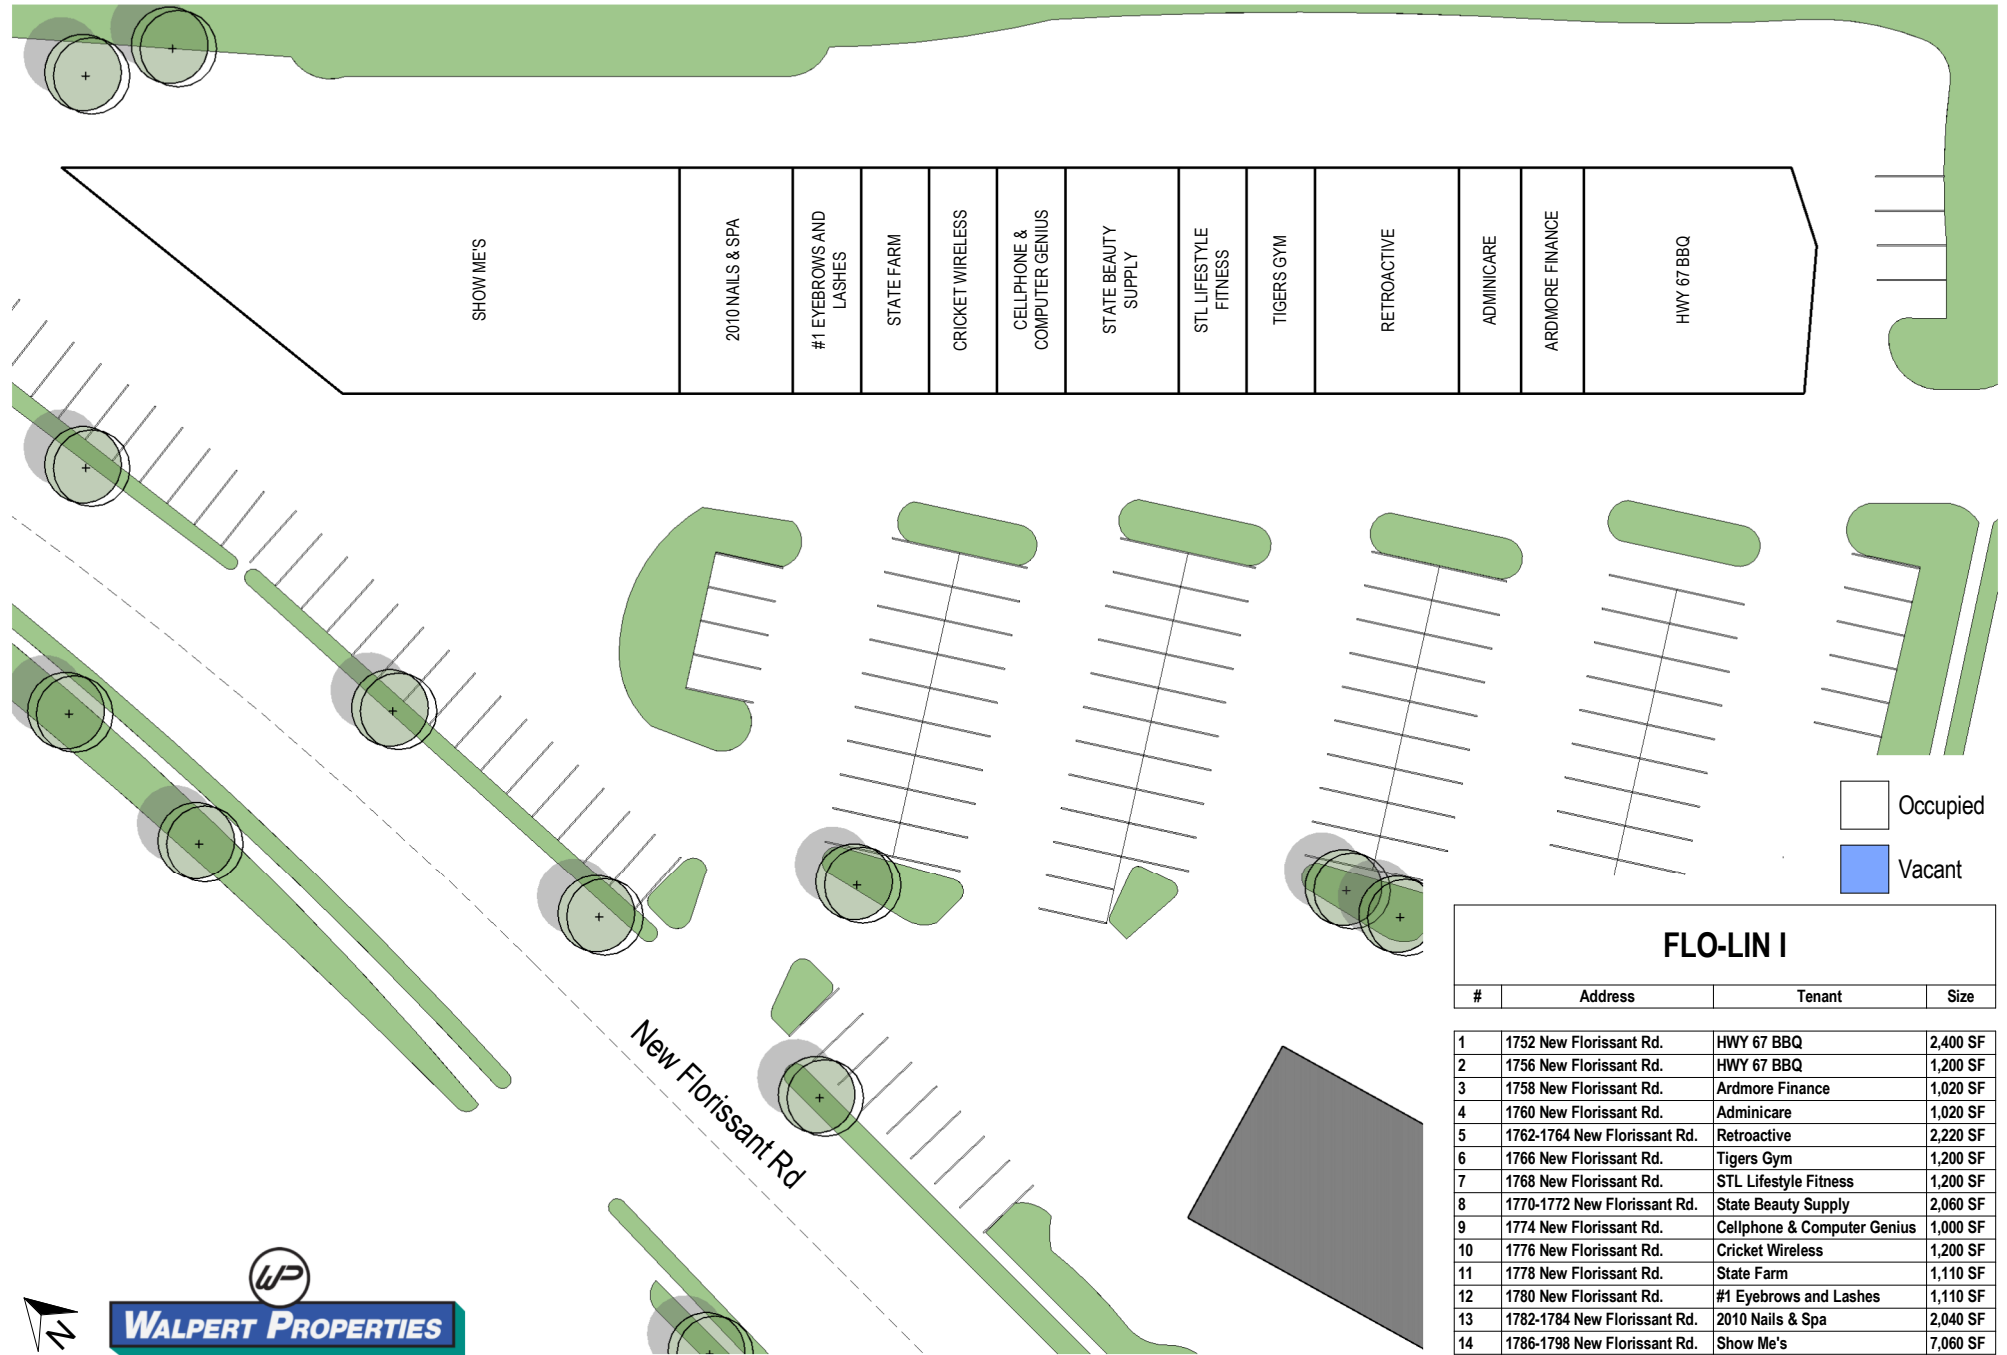

Flo-Lin I

1752-1798 New Florissant Rd., Florissant, MO

Occupied
Vacant

FLO-LIN I			
#	Address	Tenant	Size
1	1752 New Florissant Rd.	HWY 67 BBQ	2,400 SF
2	1756 New Florissant Rd.	HWY 67 BBQ	1,200 SF
3	1758 New Florissant Rd.	Ardmore Finance	1,020 SF
4	1760 New Florissant Rd.	Adminicare	1,020 SF
5	1762-1764 New Florissant Rd.	Retroactive	2,220 SF
6	1766 New Florissant Rd.	Tigers Gym	1,200 SF
7	1768 New Florissant Rd.	STL Lifestyle Fitness	1,200 SF
8	1770-1772 New Florissant Rd.	State Beauty Supply	2,060 SF
9	1774 New Florissant Rd.	Cellphone & Computer Genius	1,000 SF
10	1776 New Florissant Rd.	Cricket Wireless	1,200 SF
11	1778 New Florissant Rd.	State Farm	1,110 SF
12	1780 New Florissant Rd.	#1 Eyebrows and Lashes	1,110 SF
13	1782-1784 New Florissant Rd.	2010 Nails & Spa	2,040 SF
14	1786-1798 New Florissant Rd.	Show Me's	7,060 SF