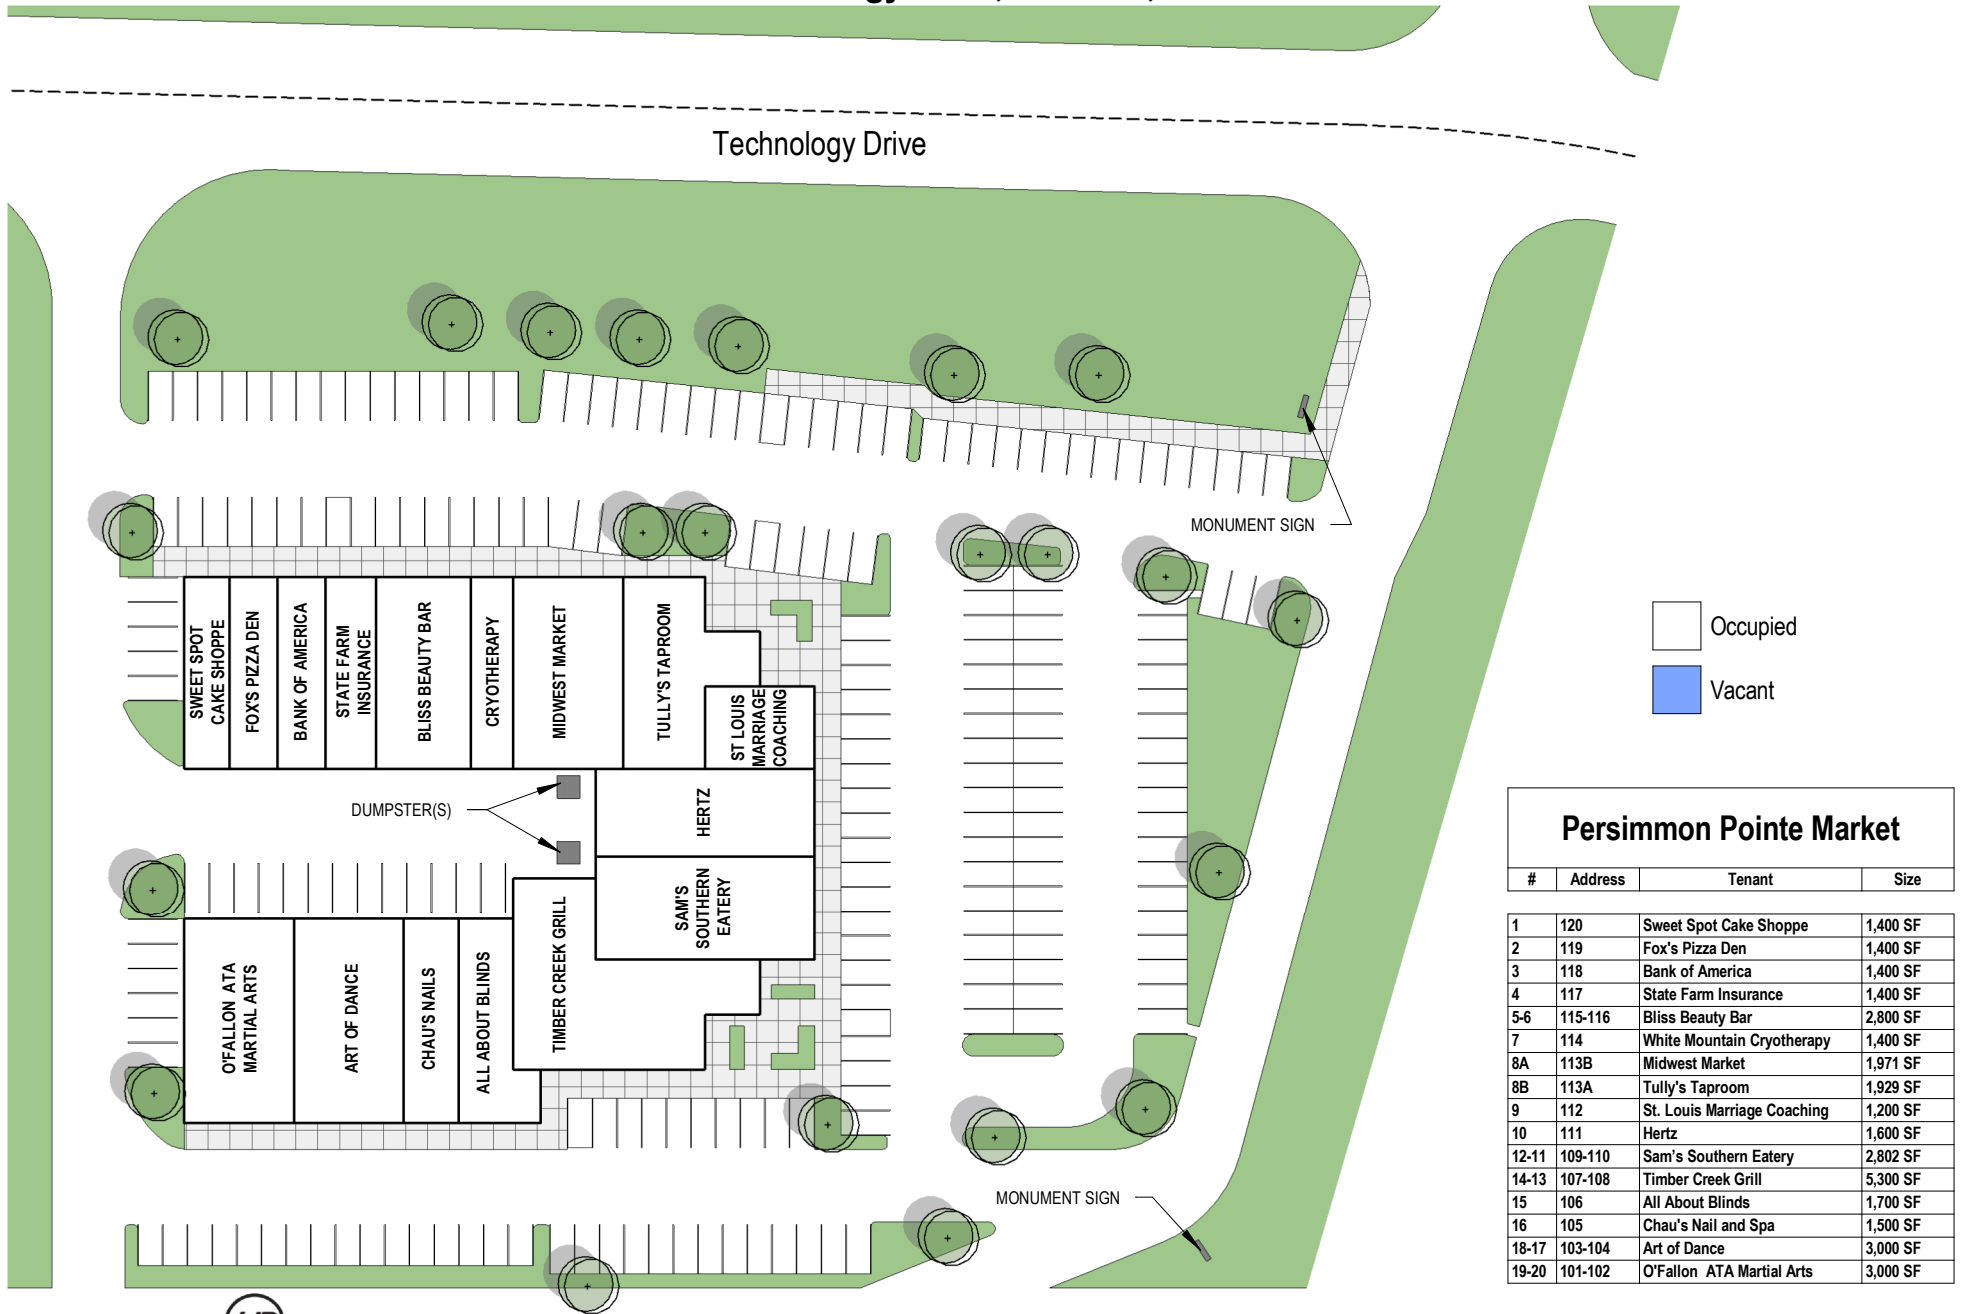

Persimmon Pointe Market

1120 Technology Drive, O'Fallon, MO 63368

Technology Drive

Persimmon Pointe Market

#	Address	Tenant	Size
1	120	Sweet Spot Cake Shoppe	1,400 SF
2	119	Fox's Pizza Den	1,400 SF
3	118	Bank of America	1,400 SF
4	117	State Farm Insurance	1,400 SF
5-6	115-116	Bliss Beauty Bar	2,800 SF
7	114	White Mountain Cryotherapy	1,400 SF
8A	113B	Midwest Market	1,971 SF
8B	113A	Tully's Taproom	1,929 SF
9	112	St. Louis Marriage Coaching	1,200 SF
10	111	Hertz	1,600 SF
12-11	109-110	Sam's Southern Eatery	2,802 SF
14-13	107-108	Timber Creek Grill	5,300 SF
15	106	All About Blinds	1,700 SF
16	105	Chau's Nail and Spa	1,500 SF
18-17	103-104	Art of Dance	3,000 SF
19-20	101-102	O'Fallon ATA Martial Arts	3,000 SF

WALPERT PROPERTIES