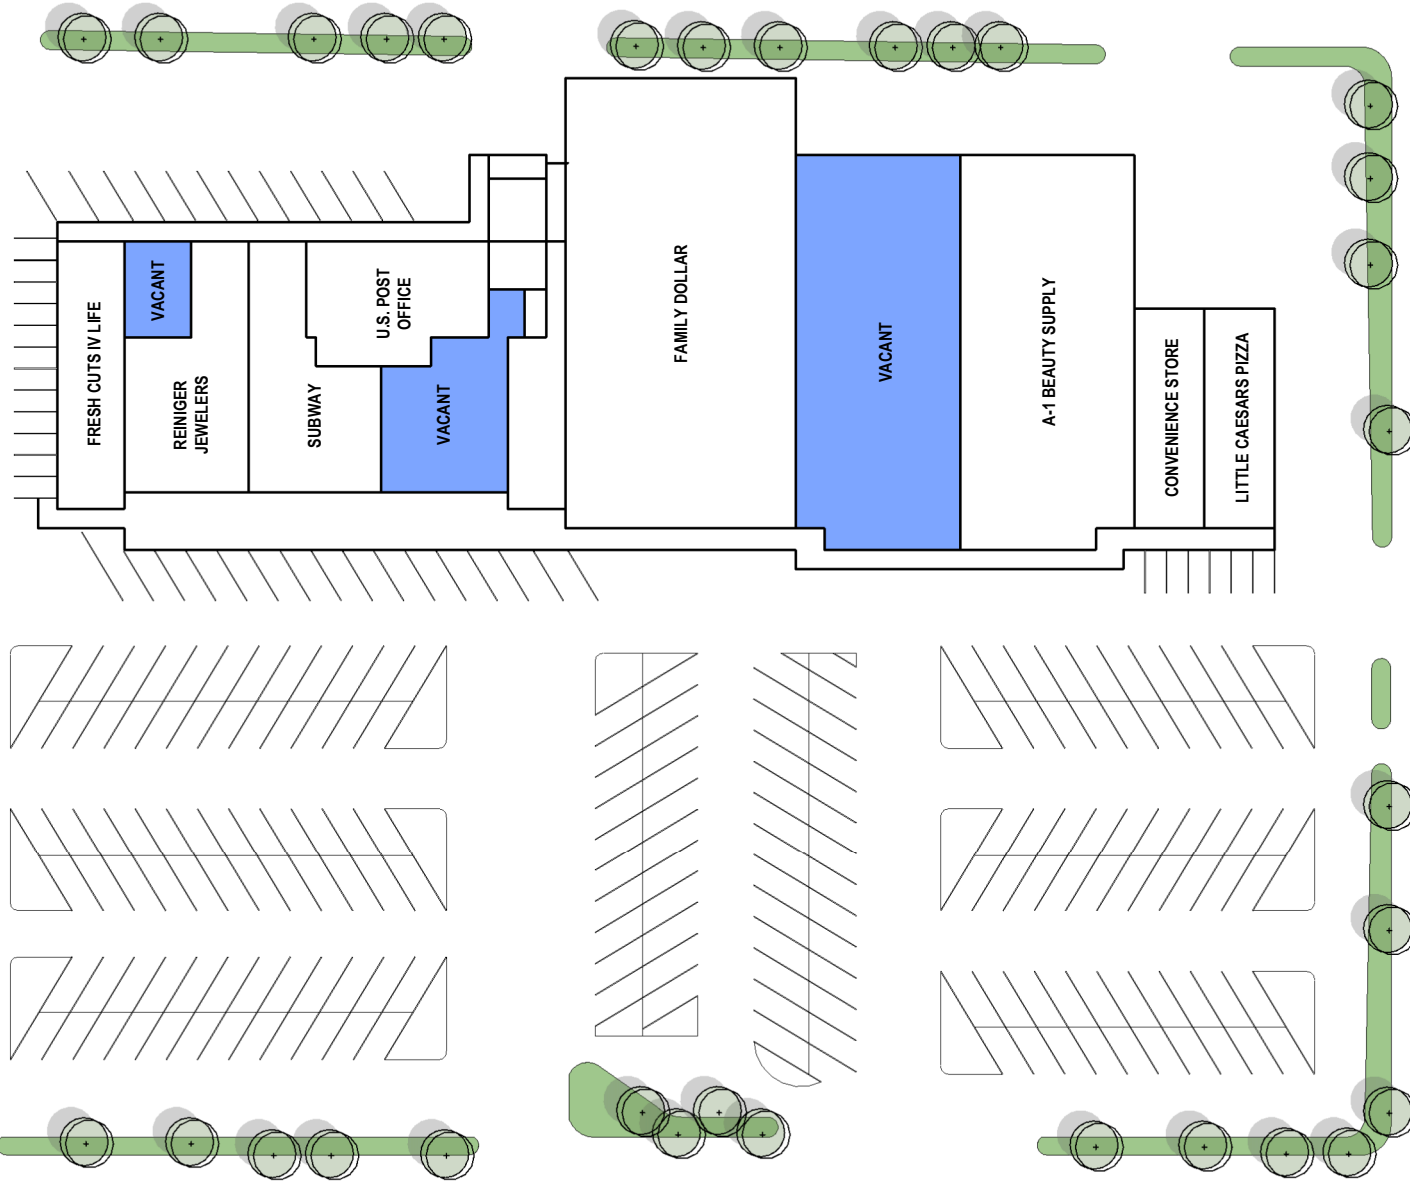

Washington Square Shopping Center

1601-1637 Washington Avenue, Alton, IL 62002

Main Street

Occupied
 Vacant

Washington Square Shopping Center

#	Address	Tenant	Size
1	1601A Washington Avenue	Little Caesars Pizza	1,305 SF
2	1601B Washington Avenue	Convenience Store	1,610 SF
3	1603 Washington Avenue	A-1 Beauty Supply	6,690 SF
4	1605 Washington Avenue	VACANT	5,910 SF
5	1617 Washington Avenue	Family Dollar	9,720 SF
6	1625-27 Washington Avenue	VACANT	1,604 SF
7	1629-31 Washington Avenue	Subway	1,930 SF
8	1633 Washington Avenue	Reiniger Jewelers	1,909 SF
9	1637 Washington Avenue	Fresh Cuts IV Life	1,140 SF
10	1626M Main Street	VACANT	694 SF
11	1624M Main Street	U.S. Post Office	1,708 SF

Washington Avenue