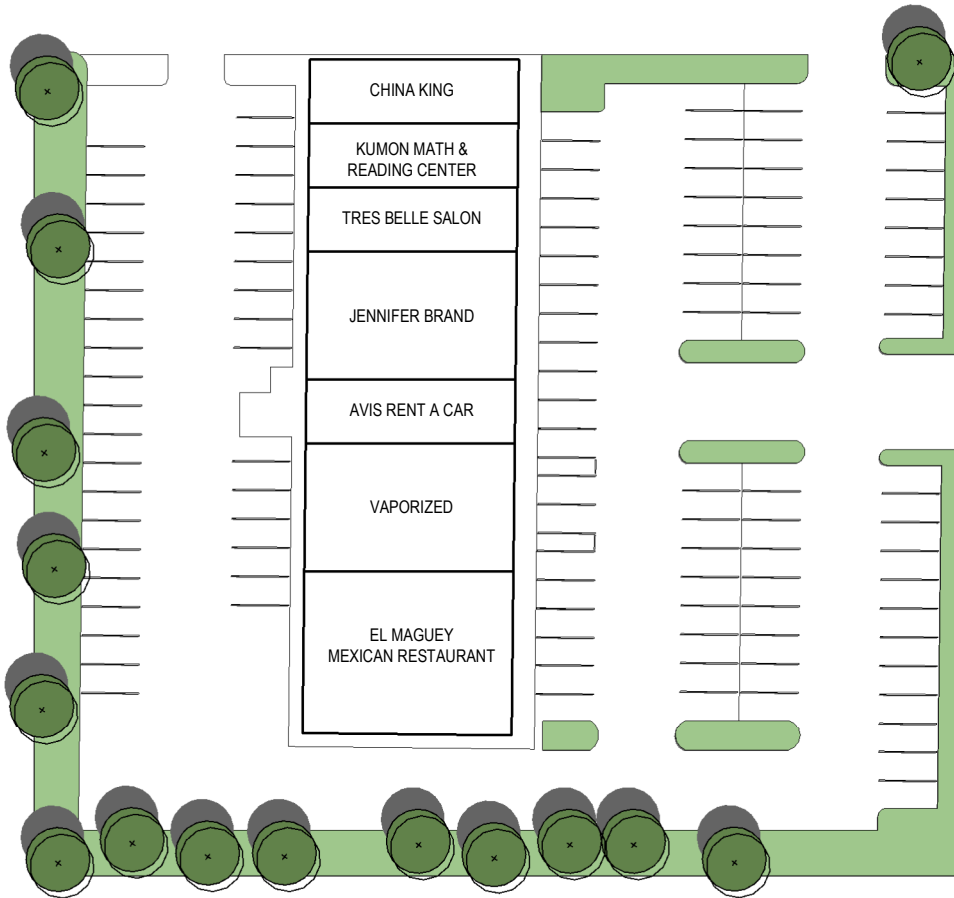

O'FALLON ARCADE

2701 - 2737 STATE HIGHWAY K O'FALLON, MO 63368

HIGHWAY K

 Occupied

O' FALLON ARCADE

#	Address	Tenant	Size
1	2701 State Hwy K	CHINA KING	1,350 SF
2	2705 State Hwy K	KUMON MATH & READING CENTER	1,306 SF
3	2709 State Hwy K	TRES BELLE SALON	1,306 SF
4	2713 - 2717 State Hwy K	JENNIFER BRAND	2,612 SF
5	2721 State Hwy K	AVIS RENT A CAR	1,306 SF
6	2725 - 2729 State Hwy K	VAPORIZED	2,612 SF
7	2737 State Hwy K	EL MAGUEY MEXICAN RESTAURANT	3,397 SF

WALPERT PROPERTIES